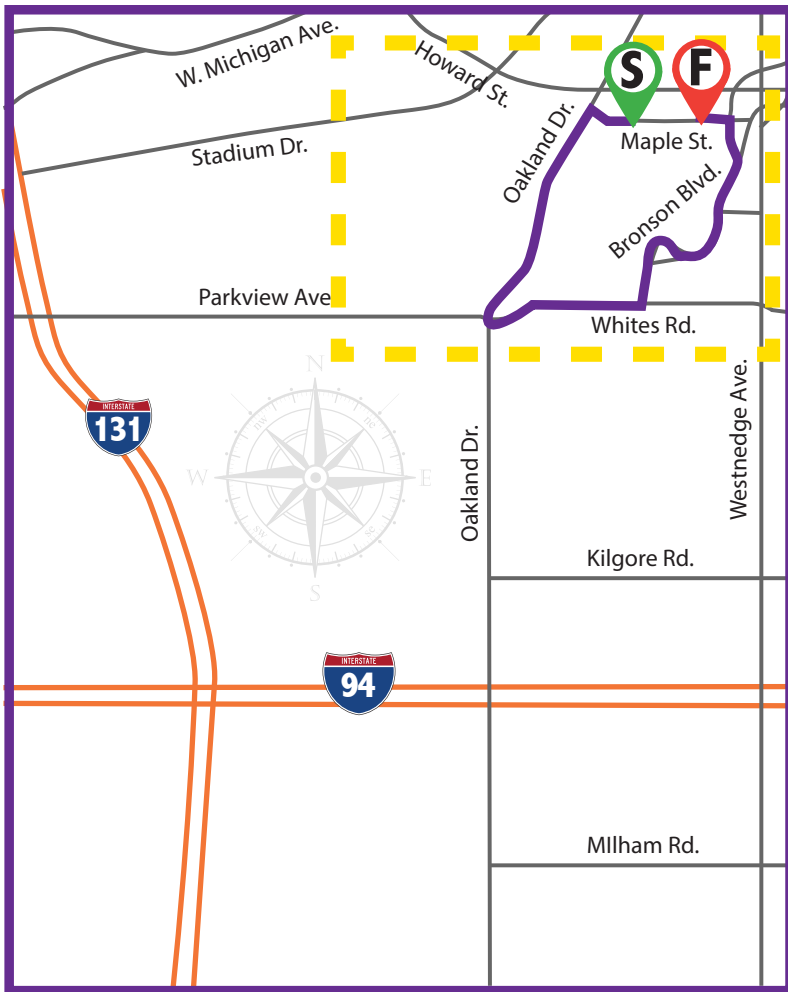

KALAMAZOO KLASSIC Course Map

Start up the hill west of the YMCA
W. Maple St
Kalamazoo, MI 49008

Head northwest on W. Maple St.

Turn left onto Oakland Dr. - **1.0 mi**

Turn left onto Whites Rd. - **0.6 mi**

Turn left onto Bronson Blvd. - **0.2 mi**

5k Turn left onto Bronson Circle - **0.2 mi**

5k Turn left onto Bronson Blvd. - **0.7 mi**

10k Continue on Bronson Blvd. - **0.8 mi**

Continue onto Crosstown Pkwy. - **0.2 mi**

Turn left onto W. Maple St. - **0.1 mi**

10k Continue on Maple and repeat loop one time

Turn right onto the field

End on Maple St. Magnet School Field
922 W. Maple St.
Kalamazoo, MI 49008

5k
1 lap

10k
2 laps